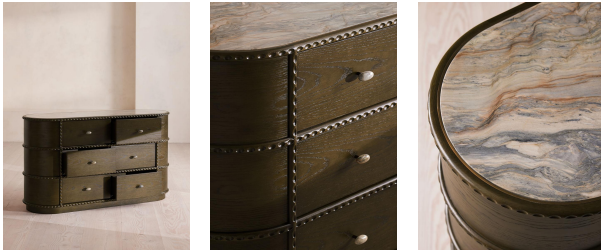

Dimensions

Product dimensions: H84 x W149 x D50cm / H33 x W59 x D20"

Product weight: 114kg / 251.3lbs

Packaged or boxed dimensions: H114 x W164 x D65cm / H44.9 x W64.6 x D25.6"

Packaged or boxed weight: 132kg / 291lbs