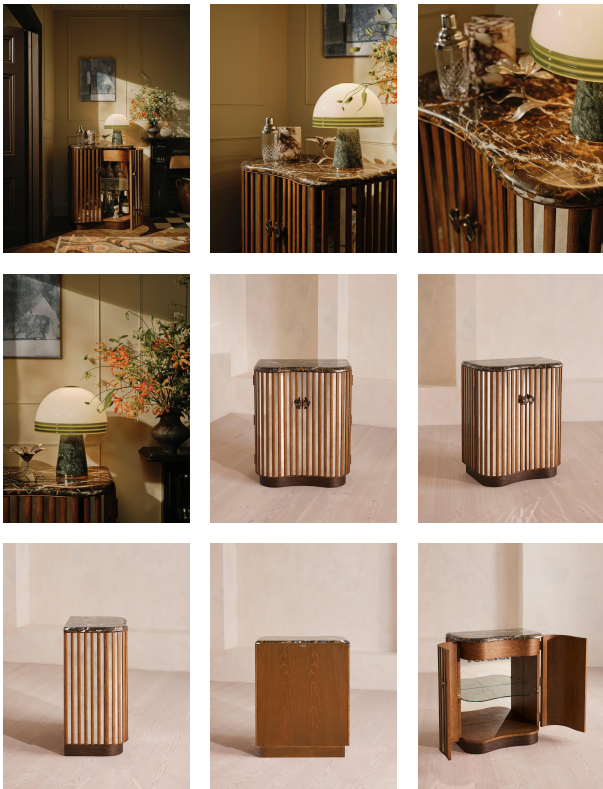

### Product details

Crafted from a combination of mid-toned oak, mirrored panels and a deep black marble, this bar cabinet showcases mixed-material design.

Echoing the interiors of Soho House Chicago, the curved silhouette of the Frankie bar cabinet is made from a mix of solid oak and mirrored panels. Its wavy top and half-circle door handles are fitted with Michelangelo marble; the intense black natural colouring is characterised with gold and white veining.

### Dimensions

Product dimensions: H100 x W80 x D49cm / H39 x W31 x D19"

Product weight: 90kg / 198.4lbs

Packaged or boxed dimensions: H130 x W96 x D65cm / H51.2 x W37.8 x D25.6"

Packaged or boxed weight: 117kg / 257.9lbs