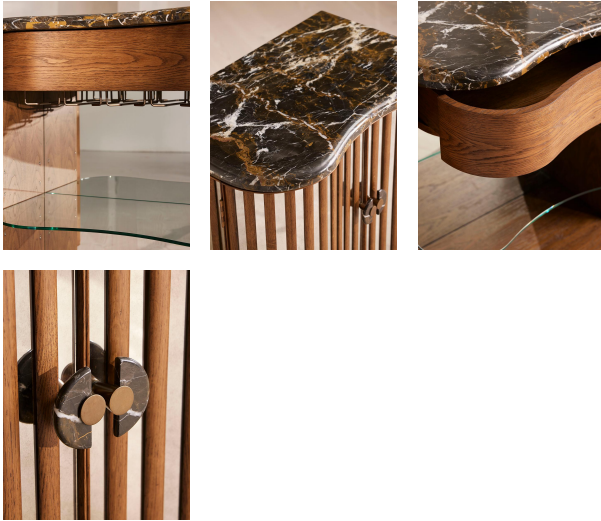

Details

Adjustable shelf?: Yes

Assembly required: No

Care instructions: Dust often using a clean, soft, dry and lint-free cloth. Blot spills immediately and wipe with a clean, damp, cloth. We do not

recommend the use of chemical cleansers, abrasives or furniture

polish. Avoid contact with water and other liquids. Always use a coaster.

Composition: Oak Wood, MDF, Oak Veneer, Mirror, Glass, Stainless Steel and Michelangelo Marble

Door dimensions: HH69 x W73 x D40cm

Drawer dimensions: H7 x W65 x D37cm

Feet: Plastic Glide

Finish: Dark Oak, Antique Brass, Antique Mirror and Polished Marble

Frame: Oak Wood and MDF

Handles: Stainless Steel and Michelangelo Marble

Hardware: Stainless Steel Glass Storage

Wood finish: Dark