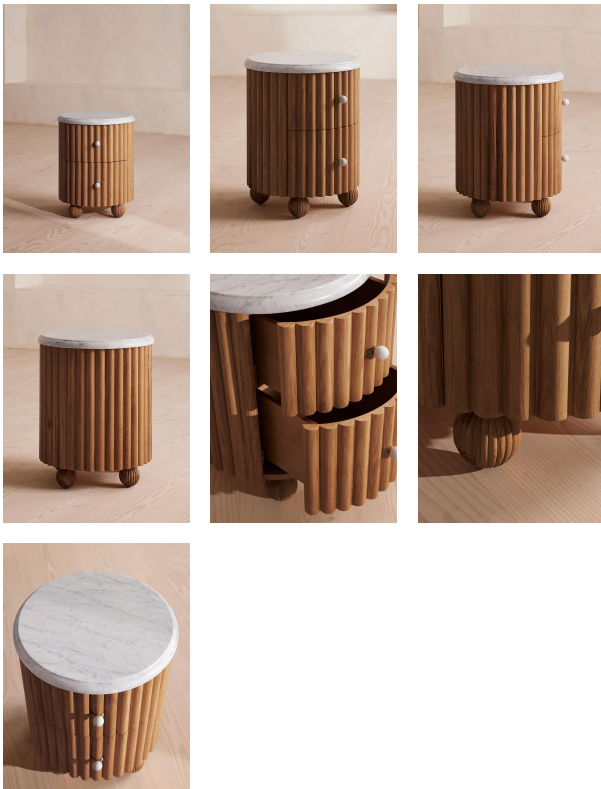

### Product details

Inspired by the designs at White City House, the Carlisle bedside table in solid oak has been intricately carved with ridged lines to create texture and depth in the bedroom. Italian Carrara marble handles and a matching polished top add a material contrast, with natural variations in the marble making each piece unique to you. Complete with two drawers for all your at-hand essentials, arrange either side of the bed.

### Dimensions

Product dimensions: H60 x W48 x D48cm / H23.7 x W18.7 x D18.7"

Product weight: 33kg / 72.8lbs

Packaged or boxed dimensions: H78 x W57 x D57cm / H30.5 x W22.2 x D22.2"

Packaged or boxed weight: 42kg / 92.6lbs